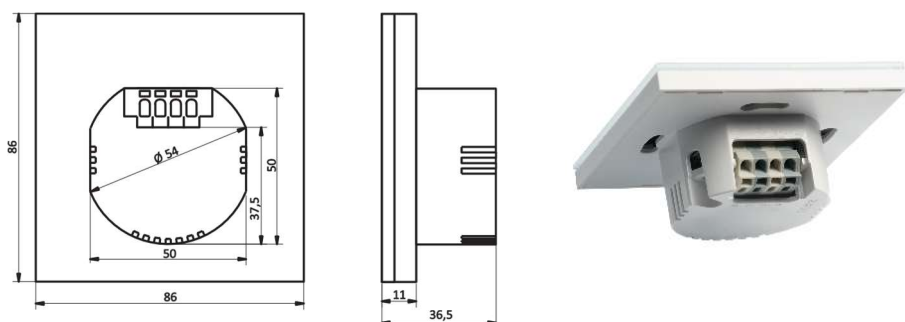

## EvoTouch.223 DALI-2 Glass Touch Panel, 7 Buttons

**TCH-223x-001** is a modern DALI-2 control panel that combines advanced technology with sophisticated design. Its glass front and intuitively designed icons provide an elegant and universal interface that meets the expectations of even the most demanding users. The panel is equipped with seven touch buttons, allowing for precise switching on and off, as well as smooth dimming of the light level. It is ideal for controlling four scenes or groups of DALI luminaires. Additionally, four LED indicators signal the control status of individual groups or the selected scene, significantly increasing the comfort of operation. Available in classic white or elegant black. Custom versions, including panel colours and icons configuration, are available on individual request.

### Technical specifications

Power supply	9,5 ÷ 22,5 V DC (via DALI Bus)
Current consumption from DALI Bus	4 mA
Communication protocol	DALI-2
Number of DALI addresses	1
Number of status indicator LEDs	4 x LED, configurable
Wiring terminals	WAGO spring terminals, wire from 0,25 to 2,5 mm <sup>2</sup>
Mounting	Ø60 mm flush-mount box
Dimensions	86 x 86 x 36,5 [mm]
Color	White or black
Materials	ABS + PC + Glass
Operating temperature	0 °C to +50 °C
Storage temperature	-20 °C to +50 °C
Relative humidity	5 % ÷ 90 %, non-condensing
Weight	140 g
Protection	IP 20
Conformity mark	CE
Part number / EAN – White colour	TCH-223W-001 / 5904423369087
Part number / EAN – Black colour	TCH-223B-001 / 5904423369094