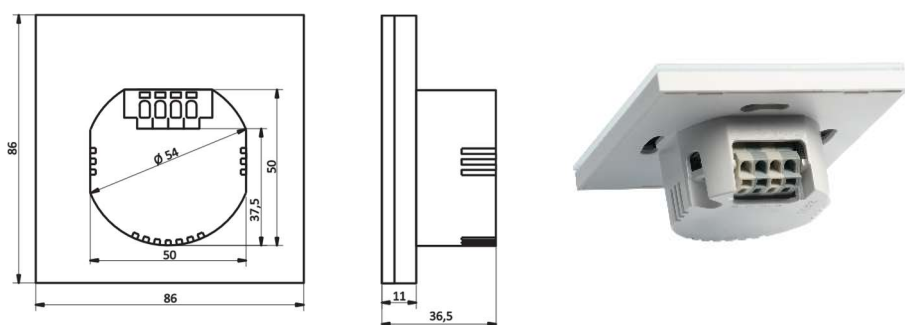

EvoTouch.223 DALI-2 Glass Touch Panel, 7 Buttons

TCH-223x-081 is a modern DALI-2 control panel that combines advanced technology with sophisticated design. Its glass front and intuitively designed icons provide an elegant and universal interface that meets the expectations of even the most demanding users. The panel is equipped with seven touch buttons, allowing for precise switching on and off, smooth dimming of the light level, and blind control. It is ideal for controlling two scenes or groups of DALI luminaires and one blind group. Additionally, four LED indicators signal the control status of individual groups or the selected scene, significantly enhancing user comfort. Available in classic white or elegant black. Custom versions, including panel colours and icons configuration, are available on individual request.

Technical specifications

Power supply	9,5 ÷ 22,5 V DC (via DALI Bus)
Current consumption from DALI Bus	4 mA
Communication protocol	DALI-2
Number of DALI addresses	1
Number of status indicator LEDs	4 x LED, configurable
Wiring terminals	WAGO spring terminals, wire from 0,25 to 2,5 mm ²
Mounting	Ø60 mm flush-mount box
Dimensions	86 x 86 x 36,5 [mm]
Color	White or black
Materials	ABS + PC + Glass
Operating temperature	0 °C to +50 °C
Storage temperature	-20 °C to +50 °C
Relative humidity	5 % ÷ 90 %, non-condensing
Weight	140 g
Protection	IP 20
Conformity mark	CE
Part number / EAN – White colour	TCH-223W-081 / 5904423369469
Part number / EAN – Black colour	TCH-223B-081 / 5904423369476