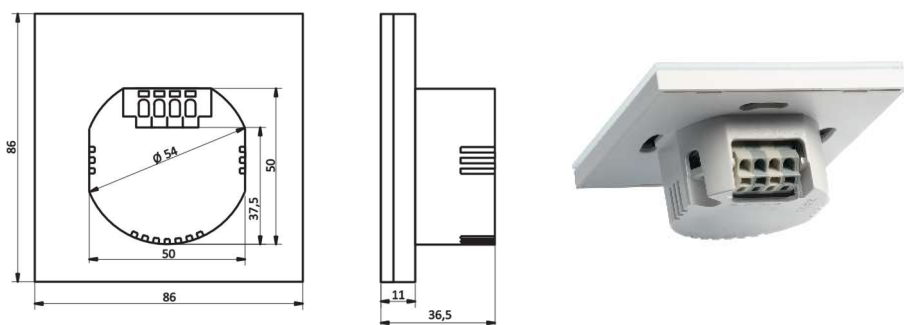

EvoTouch.224 DALI-2 Glass Touch Panel, 4 Buttons, 1 Slider

TCH-224x-001 is a modern DALI-2 control panel that combines advanced technology with sophisticated design. Its glass front and intuitively designed icons provide an elegant and universal interface that meets the expectations of even the most demanding users. The panel is equipped with four touch buttons and a slider, allowing for precise switching on, switching off, and seamless dimming of the light level. It is ideal for controlling four groups or four scenes of DALI luminaires. Additionally, four LED indicators signal the control status of individual groups or the selected scene, significantly increasing the comfort of operation. Available in classic white or elegant black. Custom versions, including panel colours and icon and slider configuration, are available on individual request.

Technical specifications

Power supply	9,5 ÷ 22,5 V DC (via DALI Bus)
Current consumption from DALI Bus	4 mA
Communication protocol	DALI-2
Number of DALI addresses	1
Number of status indicator LEDs	4 x LED, configurable
Wiring terminals	WAGO spring terminals, wire from 0,25 to 2,5 mm ²
Mounting	Ø60 mm flush-mount box
Dimensions	86 x 86 x 36,5 [mm]
Color	White or black
Materials	ABS + PC + Glass
Operating temperature	0 °C to +50 °C
Storage temperature	-20 °C to +50 °C
Relative humidity	5 % ÷ 90 %, non-condensing
Weight	140 g
Protection	IP 20
Conformity mark	CE
Part number / EAN – White colour	TCH-224W-001 / 5904423369100
Part number / EAN – Black colour	TCH-224B-001 / 5904423369117